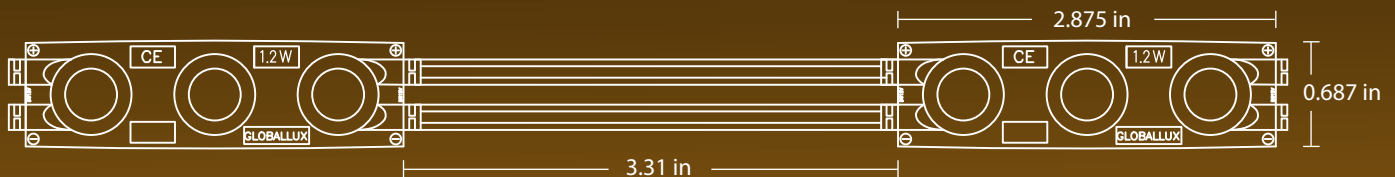

TRILUXX 1.2 W

Ideal for
A
Boxes & Letters

Optimal Depth
2-12
inches

Module Consumption
1.2
Watts

High Brightness
120
Lumens

Beam Angle
160°

Number of modules
2
per foot

Waterproof
IP67

Long Life Span
50,000
Hours

Max. Load
42
Per 60W
Power Supply

Great for Shallow Signs and Larger Cabinets !

Recommended Depth (inches)	2**	3	4	5	6	7	8	9	10 and up
Distance Between Rows (inches)*	3	4-5	6-7	8	10	10-12	10-12	8-10	8

* Measurements tested with acrylic face. May vary with thickness of material.

** 3 modules/foot

Product Code	Color	Lumens /Module	Watts /Module	Modules /Foot	Max. load for 60W 12V 5A, Class 2	Operating Temperature	Warranty	Waterproof Rating	Features
GL-EV5-12WET-160-CW	White 7200K	120	1.2W	2	42	-40° C to 70° C	5 years	IP 67	Constant Current
GL-EV5-12WET-160-DL	White 6500K	120	1.2W	2	42	-40° C to 70° C	5 years	IP 67	Constant Current
GL-EV5-12WET-160-WW	White 5000K	120	1.2W	2	42	-40° C to 70° C	5 years	IP 67	Constant Current