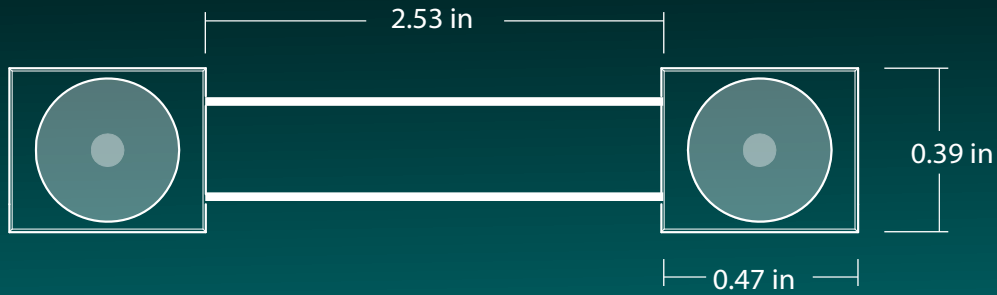

DELUXX MINI

Ideal for
A
Small Letters

Optimal Depth
1-5
inches

Module Consumption
0.36
Watts

High Brightness
36
Lumens

Beam Angle
160°

Number of modules
4
per foot

Waterproof
IP68

Long Life Span
50,000
Hours

Max. Load
150
Per 60W
Power Supply

Uniform and efficient illumination at high LED pitches thanks to optics design.

Product Code	Color	Lumens / Module	Watts / Module	Max. load for 60W 12V 5A, Class 2	Operating Temperature	Warranty	Waterproof Rating	Max Modules in Serie
GL-EV7-036W-170-74	White 7400K	36	0,36W	150	-40°C to 60°C	5 years	IP 68	50
GL-EV7-036W-160-R	RED	9	0,36W	150	-40°C to 60°C	5 years	IP 68	50
GL-EV7-036W-160-G	GREEN	24	0,36W	150	-40°C to 60°C	5 years	IP 68	50
GL-EV7-036W-160-B	BLUE	6	0,36W	150	-40°C to 60°C	5 years	IP 68	50